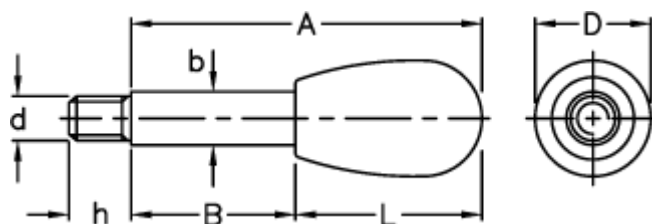

Data Sheet

Article number: 2304005012
Description: E+G Lever arm
BL.668/10x67

Measures

A	= 67
b	= 10
B	= 35
D	= 20
d	6g = M8
h	= 9
L	= 32